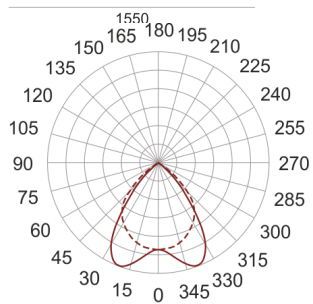

GON E T5 PA 280 BIAŁY

— C0-C180 - - - C90-C270

- IP: 20
- Color temperature:
- Luminous flux: lm

Name	Code	Colour	Voltage supply	Luminaire wattage	Light source type	Handle
GON E T5 PA 280 BIAŁY	H013AH0176	white	230V	2x80W	T5	G5