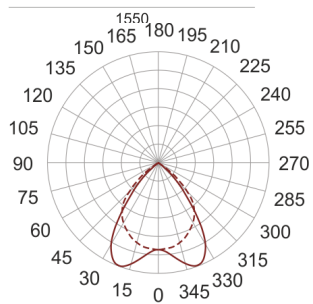

GON E T5 PA 280 BIAŁY

— C0-C180 - - - - C90-C270

- IP: 20
- Color temperature:
- Luminous flux: lm

Name	Code	Colour	Voltage supply	Luminaire wattage	Light source type	Handle
GON E T5 PA 280 BIAŁY	H013AH0176	white	230V	2x80W	T5	G5