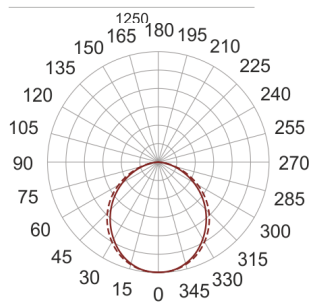

GON S1 T5 OPAL 128 BIAŁY

— C0-C180 - - - - C90-C270

- IP: 40
- Color temperature:
- Luminous flux: lm

Name	Code	Colour	Voltage supply	Luminaire wattage	Light source type	Handle
GON S1 T5 OPAL 128 BIAŁY	H013AB0328	white	230V	1x28W	T5	G5