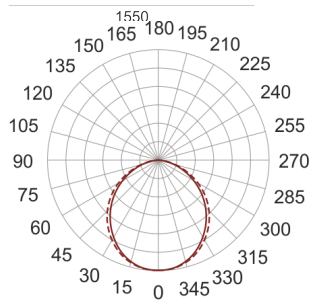

GON S1 T5 OPAL 135 BIAŁY

— C0-C180 - - - - C90-C270

- IP: 40
- Color temperature:
- Luminous flux: lm

Name	Code	Colour	Voltage supply	Luminaire wattage	Light source type	Handle
GON S1 T5 OPAL 135 BIAŁY	H013AB0297	white	230V	1x35W	T5	G5