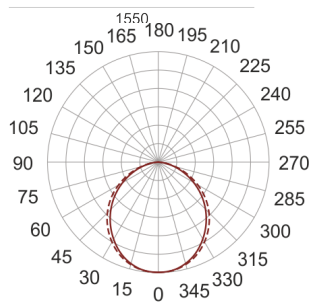

GON S1 T5 OPAL 135 BIAŁY

— C0-C180 - - - - C90-C270

- IP: 40
- Color temperature:
- Luminous flux: lm

Name	Code	Colour	Voltage supply	Luminaire wattage	Light source type	Handle
GON S1 T5 OPAL 135 BIAŁY	H013AB0297	white	230V	1x35W	T5	G5