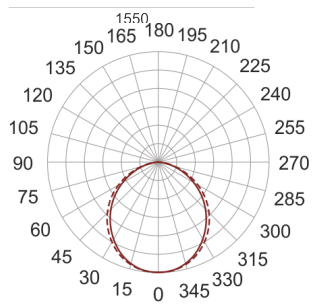

GON S1 T5 OPAL 149 BIAŁY

— C0-C180 - - - - C90-C270

- IP: 40
- Color temperature:
- Luminous flux: lm

Name	Code	Colour	Voltage supply	Luminaire wattage	Light source type	Handle
GON S1 T5 OPAL 149 BIAŁY	H013AB0301	white	230V	1x49W	T5	G5