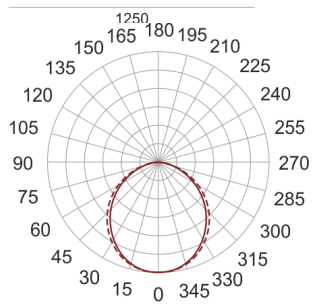

# GON S1 T5 OPAL 154 BIAŁY

— C0-C180    - - - - C90-C270

- IP: 40
- Color temperature:
- Luminous flux: lm

Name	Code	Colour	Voltage supply	Luminaire wattage	Light source type	Handle
<a href="#">GON S1 T5 OPAL 154 BIAŁY</a>	H013AB0253	white	230V	1x54W	T5	G5