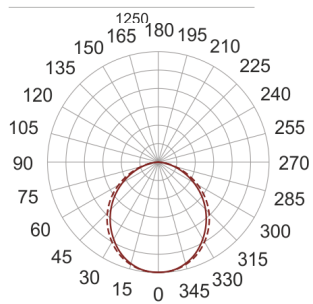

GON S1 T5 OPAL 154 BIAŁY

— C0-C180 - - - - C90-C270

- IP: 40
- Color temperature:
- Luminous flux: lm

Name	Code	Colour	Voltage supply	Luminaire wattage	Light source type	Handle
GON S1 T5 OPAL 154 BIAŁY	H013AB0253	white	230V	1x54W	T5	G5