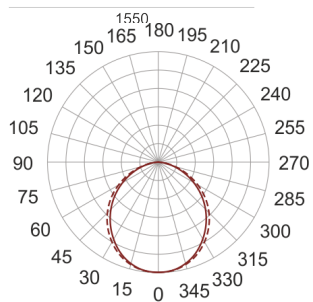

GON S1 T5 OPAL 180 BIAŁY

— C0-C180 - - - - C90-C270

- IP: 40
- Color temperature:
- Luminous flux: lm

Name	Code	Colour	Voltage supply	Luminaire wattage	Light source type	Handle
GON S1 T5 OPAL 180 BIAŁY	H013AB0357	white	230V	1x80W	T5	G5