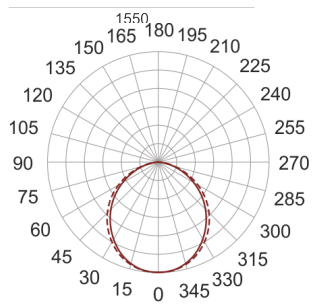

GON S1 T5 OPAL 180 BIAŁY

— C0-C180 - - - - C90-C270

- IP: 40
- Color temperature:
- Luminous flux: lm

Name	Code	Colour	Voltage supply	Luminaire wattage	Light source type	Handle
GON S1 T5 OPAL 180 BIAŁY	H013AB0357	white	230V	1x80W	T5	G5