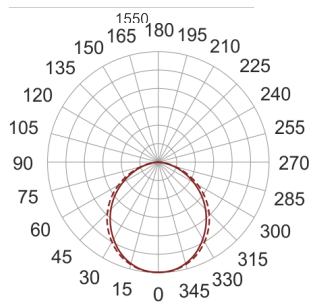

GON S1 T5 OPAL 180 BIAŁY

— C0-C180 - - - - C90-C270

- IP: 40
- Color temperature:
- Luminous flux: lm

| Name | Code | Colour | Voltage supply | Luminaire wattage | Light source type | Handle |
|--|------------|--------|----------------|-------------------|-------------------|--------|
| GON S1 T5 OPAL 180 BIAŁY | H013AB0357 | white | 230V | 1x80W | T5 | G5 |