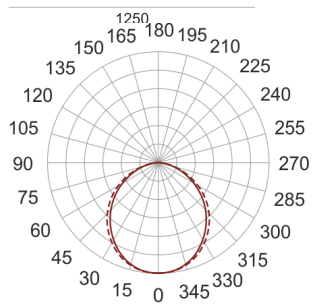

GON S1 T5 OPAL 228 BIAŁY

— C0-C180 - - - - C90-C270

- IP: 40
- Color temperature:
- Luminous flux: lm

Name	Code	Colour	Voltage supply	Luminaire wattage	Light source type	Handle
GON S1 T5 OPAL 228 BIAŁY	H013AB0298	white	230V	2x28W	T5	G5