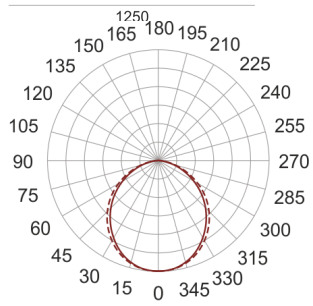

GON S1 T5 OPAL 228 BIAŁY

— C0-C180 - - - - C90-C270

- IP: 40
- Color temperature:
- Luminous flux: lm

Name	Code	Colour	Voltage supply	Luminaire wattage	Light source type	Handle
GON S1 T5 OPAL 228 BIAŁY	H013AB0298	white	230V	2x28W	T5	G5