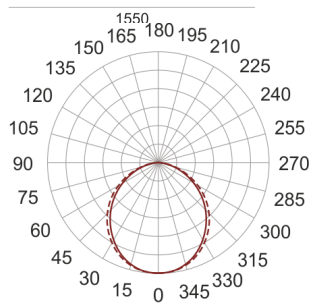

# GON S1 T5 OPAL 235 BIAŁY

— C0-C180      - - - - C90-C270

- IP: 40
- Color temperature:
- Luminous flux: lm

Name	Code	Colour	Voltage supply	Luminaire wattage	Light source type	Handle
<a href="#">GON S1 T5 OPAL 235 BIAŁY</a>	H013AB0242	white	230V	2x35W	T5	G5