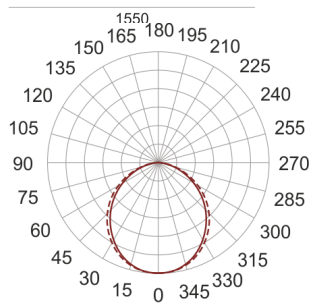

# GON S1 T5 OPAL 235 BIAŁY

— C0-C180    - - - - C90-C270

- IP: 40
- Color temperature:
- Luminous flux: lm

Name	Code	Colour	Voltage supply	Luminaire wattage	Light source type	Handle
<a href="#">GON S1 T5 OPAL 235 BIAŁY</a>	H013AB0242	white	230V	2x35W	T5	G5