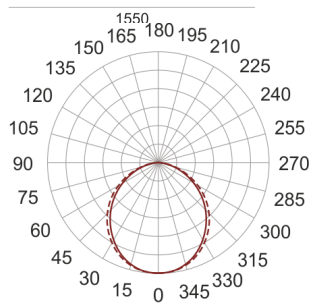

GON S1 T5 OPAL 235 BIAŁY

— C0-C180 - - - - C90-C270

- IP: 40
- Color temperature:
- Luminous flux: lm

Name	Code	Colour	Voltage supply	Luminaire wattage	Light source type	Handle
GON S1 T5 OPAL 235 BIAŁY	H013AB0242	white	230V	2x35W	T5	G5