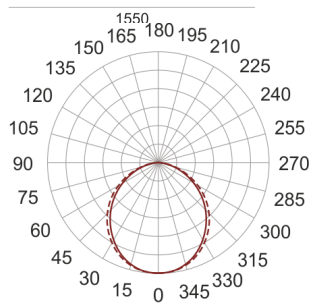

GON S1 T5 OPAL 249 BIAŁY

— C0-C180 - - - - C90-C270

- IP: 40
- Color temperature:
- Luminous flux: lm

Name	Code	Colour	Voltage supply	Luminaire wattage	Light source type	Handle
GON S1 T5 OPAL 249 BIAŁY	H013AB0239	white	230V	2x49W	T5	G5