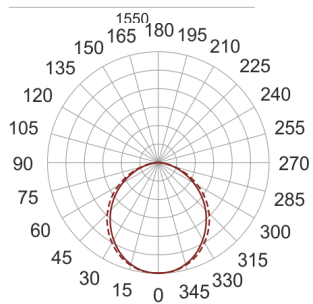

# GON S1 T5 OPAL 249 BIAŁY

— C0-C180    - - - - C90-C270

- IP: 40
- Color temperature:
- Luminous flux: lm

Name	Code	Colour	Voltage supply	Luminaire wattage	Light source type	Handle
<a href="#">GON S1 T5 OPAL 249 BIAŁY</a>	H013AB0239	white	230V	2x49W	T5	G5