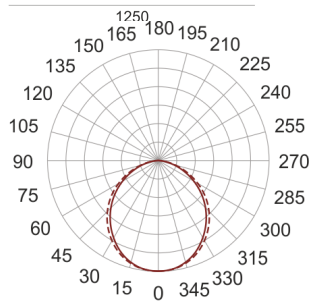

GON S1 T5 OPAL 254 BIAŁY

— C0-C180 - - - - C90-C270

- IP: 40
- Color temperature:
- Luminous flux: lm

Name	Code	Colour	Voltage supply	Luminaire wattage	Light source type	Handle
GON S1 T5 OPAL 254 BIAŁY	H013AB0220	white	230V	2x54W	T5	G5