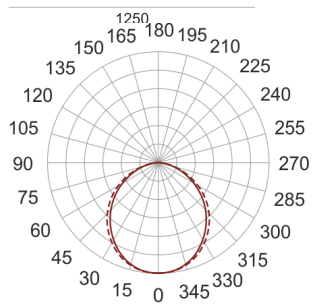

GON S1 T5 OPAL 254 BIAŁY

— C0-C180 - - - - C90-C270

- IP: 40
- Color temperature:
- Luminous flux: lm

Name	Code	Colour	Voltage supply	Luminaire wattage	Light source type	Handle
GON S1 T5 OPAL 254 BIAŁY	H013AB0220	white	230V	2x54W	T5	G5