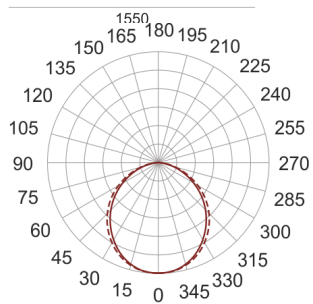

GON S1 T5 OPAL 280 BIAŁY

— C0-C180 - - - - C90-C270

- IP: 40
- Color temperature:
- Luminous flux: lm

Name	Code	Colour	Voltage supply	Luminaire wattage	Light source type	Handle
GON S1 T5 OPAL 280 BIAŁY	H013AB0359	white	230V	2x80W	T5	G5