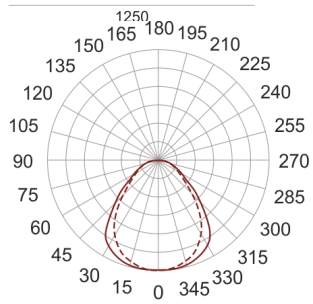

GON S1 T5 PRM 154 BIAŁY

— C0-C180 - - - - C90-C270

- IP: 40
- Color temperature:
- Luminous flux: lm

Name	Code	Colour	Voltage supply	Luminaire wattage	Light source type	Handle
GON S1 T5 PRM 154 BIAŁY	H013AB0367	white	230V	1x54W	T5	G5