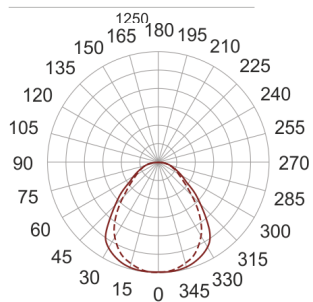

GON S1 T5 PRM 154 BIAŁY

— C0-C180 - - - - C90-C270

- IP: 40
- Color temperature:
- Luminous flux: lm

Name	Code	Colour	Voltage supply	Luminaire wattage	Light source type	Handle
GON S1 T5 PRM 154 BIAŁY	H013AB0367	white	230V	1x54W	T5	G5