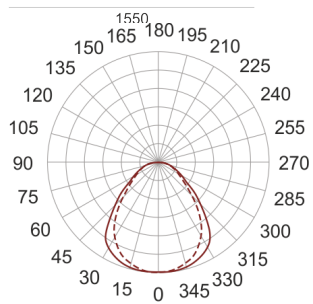

GON S1 T5 PRM 180 BIAŁY

— C0-C180 - - - - C90-C270

- IP: 40
- Color temperature:
- Luminous flux: lm

Name	Code	Colour	Voltage supply	Luminaire wattage	Light source type	Handle
GON S1 T5 PRM 180 BIAŁY	H013AB0235	white	230V	1x80W	T5	G5