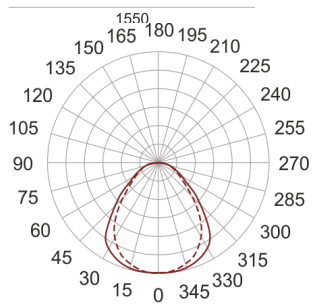

GON S1 T5 PRM 235 BIAŁY

— C0-C180 - - - - C90-C270

- IP: 40
- Color temperature:
- Luminous flux: lm

Name	Code	Colour	Voltage supply	Luminaire wattage	Light source type	Handle
GON S1 T5 PRM 235 BIAŁY	H013AB0368	white	230V	2x35W	T5	G5