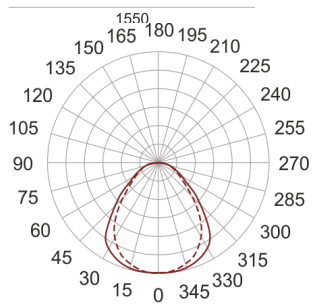

GON S1 T5 PRM 249 BIAŁY

— C0-C180 - - - - C90-C270

- IP: 40
- Color temperature:
- Luminous flux: lm

Name	Code	Colour	Voltage supply	Luminaire wattage	Light source type	Handle
GON S1 T5 PRM 249 BIAŁY	H013AB0286	white	230V	2x49W	T5	G5