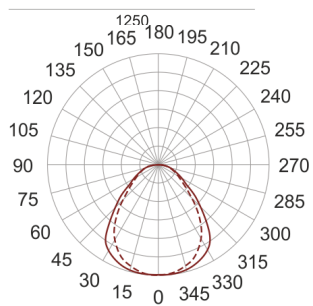

GON S1 T5 PRM 254 BIAŁY

— C0-C180 - - - - C90-C270

- IP: 40
- Color temperature:
- Luminous flux: lm

Name	Code	Colour	Voltage supply	Luminaire wattage	Light source type	Handle
GON S1 T5 PRM 254 BIAŁY	H013AB0308	white	230V	2x54W	T5	G5