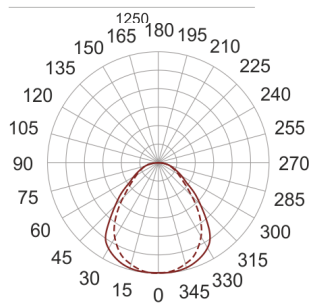

GON S1 T5 PRM 254 BIAŁY

— C0-C180 - - - - C90-C270

- IP: 40
- Color temperature:
- Luminous flux: lm

Name	Code	Colour	Voltage supply	Luminaire wattage	Light source type	Handle
GON S1 T5 PRM 254 BIAŁY	H013AB0308	white	230V	2x54W	T5	G5