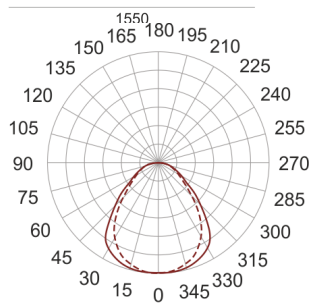

GON S1 T5 PRM 280 BIAŁY

— C0-C180 - - - - C90-C270

- IP: 40
- Color temperature:
- Luminous flux: lm

Name	Code	Colour	Voltage supply	Luminaire wattage	Light source type	Handle
GON S1 T5 PRM 280 BIAŁY	H013AB0329	white	230V	2x80W	T5	G5