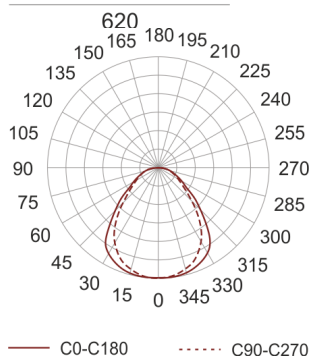

GON S1 T5 PRM 424 BIAŁY

- IP: 20
- Color temperature:
- Luminous flux: lm

| Name | Code | Colour | Voltage supply | Luminaire wattage | Light source type | Handle |
|------|------|--------|----------------|-------------------|-------------------|--------|
| | | | | | | |