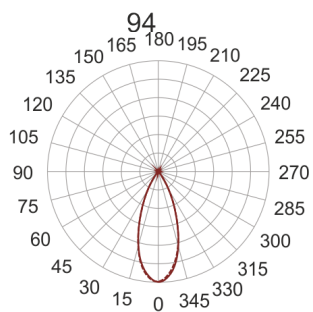

GORBIT BIAŁY

— C0-C180 - - - - C90-C270

- IP: 20
- Color temperature: 2700-3500
- Luminous flux: 300 lm

Name	Code	Colour	Voltage supply	Luminaire wattage	Light source type	Luminous flux	
GORBIT BIAŁY		white	230V	6W	LED	300 lm	3000K