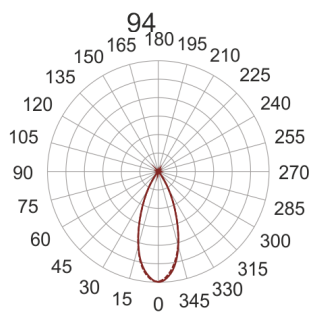

GORBIT SZARY

— C0-C180 - - - - C90-C270

- IP: 20
- Color temperature: 2700-3500
- Luminous flux: 300 lm

Name	Code	Colour	Voltage supply	Luminaire wattage	Light source type	Luminous flux	
GORBIT SZARY	2223691	gray	230V	6W	LED	300 lm	3000K