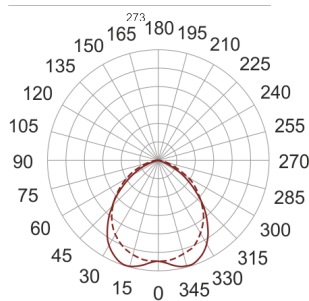

GRADUS 230V ANTRACYT

— C0-C180 - - - - C90-C270

- IP: 66
- Color temperature:
- Luminous flux: lm

Name	Code	Colour	Voltage supply	Luminaire wattage	Light source type	Handle
GRADUS_230V_ANTRACYT	700324	ANTRACYT	230V	18W	TC-DE	G24°-2