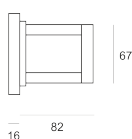

GRADUS 230V ANTRACYT

— C0-C180 - - - - C90-C270

- IP: 66
- Color temperature:
- Luminous flux: lm

Name	Code	Colour	Voltage supply	Luminaire wattage	Light source type	Handle
GRADUS_230V_ANTRACYT	700324	ANTRACYT	230V	18W	TC-DE	G24°-2