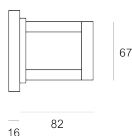

GRADUS 230V ANTRACYT

— C0-C180 - - - - C90-C270

- IP: 66
- Color temperature:
- Luminous flux: lm

Name	Code	Colour	Voltage supply	Luminaire wattage	Light source type	Handle
GRADUS_230V_ANTRACYT	700324	ANTRACYT	230V	18W	TC-DE	G24°-2