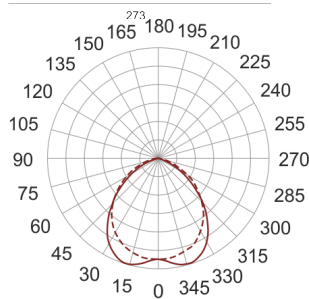

GRADUS 230V ANTRACYT

— C0-C180 - - - - C90-C270

- IP: 66
- Color temperature:
- Luminous flux: lm

Name	Code	Colour	Voltage supply	Luminaire wattage	Light source type	Handle
GRADUS_230V_ANTRACYT	700324	ANTRACYT	230V	18W	TC-DE	G24°-2