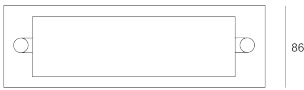

GRADUS LED ANTRACYT

— C0-C180 - - - - C90-C270

- IP: 66
- Color temperature: 2700-3500
- Luminous flux: 69 lm

Name	Code	Colour	Voltage supply	Luminaire wattage	Light source type	Luminous flux	
GRADUS LED ANTRACYT	3026385	ANTRACYT	230V	3W	LED	69 lm	3000K