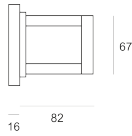

# GRADUS LED ANTRACYT

— C0-C180      - - - - C90-C270

- IP: 66
- Color temperature: 2700-3500
- Luminous flux: 69 lm

Name	Code	Colour	Voltage supply	Luminaire wattage	Light source type	Luminous flux	
<a href="#">GRADUS LED ANTRACYT</a>	3026385	ANTRACYT	230V	3W	LED	69 lm	3000K