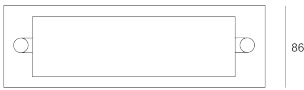

# GRADUS LED ANTRACYT

— C0-C180      - - - - C90-C270

- IP: 66
- Color temperature: 2700-3500
- Luminous flux: 69 lm

Name	Code	Colour	Voltage supply	Luminaire wattage	Light source type	Luminous flux	
<a href="#">GRADUS LED ANTRACYT</a>	3026385	ANTRACYT	230V	3W	LED	69 lm	3000K