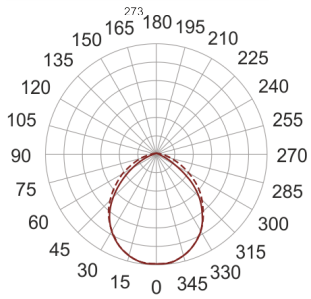

# GRADUS LED ANTRACYT

— C0-C180      - - - - C90-C270

- IP: 66
- Color temperature: 2700-3500
- Luminous flux: 69 lm

Name	Code	Colour	Voltage supply	Luminaire wattage	Light source type	Luminous flux	
<a href="#">GRADUS LED ANTRACYT</a>	3026385	ANTRACYT	230V	3W	LED	69 lm	3000K