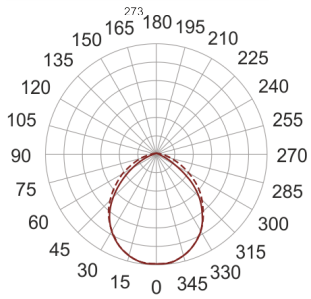

GRADUS LED ANTRACYT

— C0-C180 - - - - C90-C270

- IP: 66
- Color temperature: 2700-3500
- Luminous flux: 69 lm

Name	Code	Colour	Voltage supply	Luminaire wattage	Light source type	Luminous flux	
GRADUS LED ANTRACYT	3026385	ANTRACYT	230V	3W	LED	69 lm	3000K