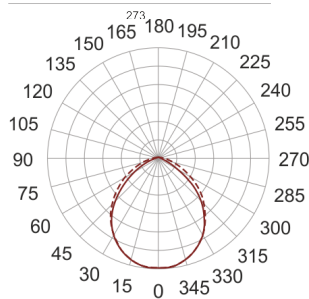

GRADUS LED BIAŁY

— C0-C180 - - - - - C90-C270

- IP: 66
- Color temperature: 2700-3500
- Luminous flux: 69 lm

Name	Code	Colour	Voltage supply	Luminaire wattage	Light source type	Luminous flux	
GRADUS LED BIAŁY	3026365	white	230V	3W	LED	69 lm	3000K