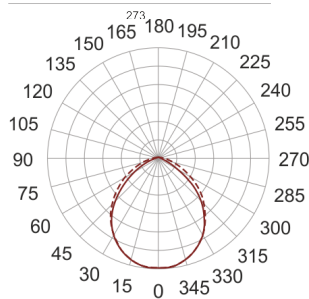

GRADUS LED BIAŁY

— C0-C180 - - - - C90-C270

- IP: 66
- Color temperature: 2700-3500
- Luminous flux: 69 lm

Name	Code	Colour	Voltage supply	Luminaire wattage	Light source type	Luminous flux	
GRADUS LED BIAŁY	3026365	white	230V	3W	LED	69 lm	3000K