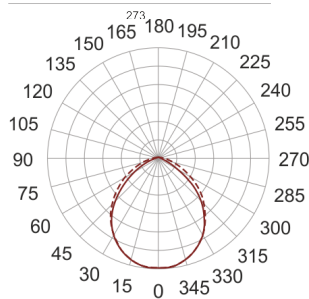

# GRADUS LED BIAŁY

— C0-C180    - - - - C90-C270

- IP: 66
- Color temperature: 2700-3500
- Luminous flux: 69 lm

Name	Code	Colour	Voltage supply	Luminaire wattage	Light source type	Luminous flux	
<a href="#">GRADUS LED BIAŁY</a>	3026365	white	230V	3W	LED	69 lm	3000K