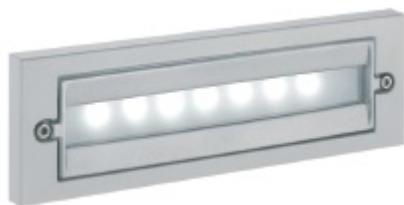

GRADUS LED BIAŁY

— C0-C180 - - - - - C90-C270

- IP: 66
- Color temperature: 2700-3500
- Luminous flux: 69 lm

Name	Code	Colour	Voltage supply	Luminaire wattage	Light source type	Luminous flux	
GRADUS LED BIAŁY	3026365	white	230V	3W	LED	69 lm	3000K