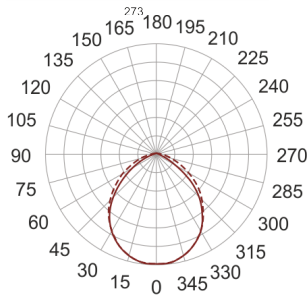

# GRADUS LED SZARY

— C0-C180      - - - - C90-C270

- IP: 66
- Color temperature: 2700-3500
- Luminous flux: 69 lm

Name	Code	Colour	Voltage supply	Luminaire wattage	Light source type	Luminous flux	
<a href="#">GRADUS LED SZARY</a>	3026375	gray	230V	3W	LED	69 lm	3000K