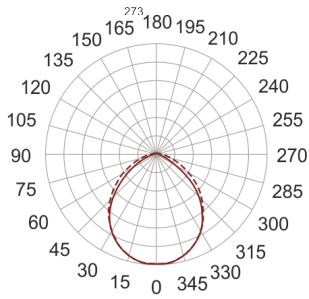

GRADUS LED SZARY

— C0-C180 - - - - - C90-C270

- IP: 66
- Color temperature: 2700-3500
- Luminous flux: 69 lm

Name	Code	Colour	Voltage supply	Luminaire wattage	Light source type	Luminous flux	
GRADUS LED SZARY	3026375	gray	230V	3W	LED	69 lm	3000K