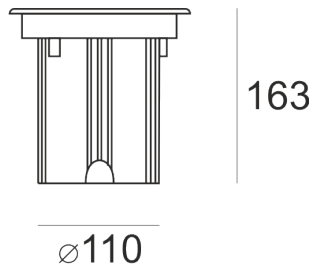

# GROGO 15° WW SZARY

- IP: 67
- Color temperature: 2700-3500
- Luminous flux: 450 lm

Name	Code	Colour	Voltage supply	Luminaire wattage	Light source type	Luminous flux	
<a href="#">GROGO 15° WW SZARY</a>		gray	230V	9W	LED	450 lm	3000K