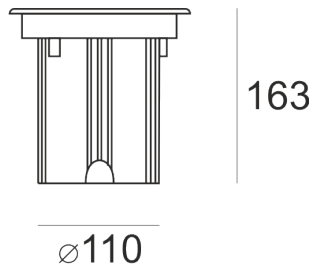

# GROGO 40° NW SZARY

- IP: 67
- Color temperature: 3500-4000, Cool
- Luminous flux: 510 lm

Name	Code	Colour	Voltage supply	Luminaire wattage	Light source type	Luminous flux	
<a href="#">GROGO 40° NW SZARY</a>		gray	230V	9W	LED	510 lm	4000K