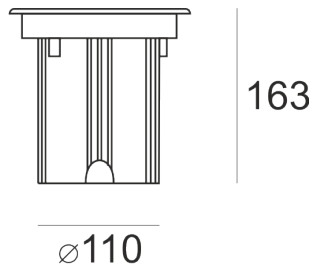

GROGO 40° NW SZARY

- IP: 67
- Color temperature: 3500-4000, Cool
- Luminous flux: 510 lm

Name	Code	Colour	Voltage supply	Luminaire wattage	Light source type	Luminous flux	
GROGO 40° NW SZARY		gray	230V	9W	LED	510 lm	4000K