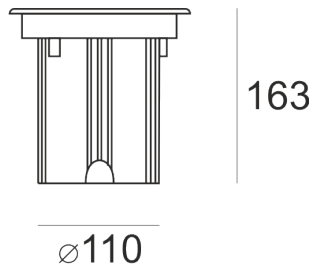

GROGO 40° NW SZARY

- IP: 67
- Color temperature: 3500-4000, Cool
- Luminous flux: 510 lm

| Name | Code | Colour | Voltage supply | Luminaire wattage | Light source type | Luminous flux | |
|------------------------------------|------|--------|----------------|-------------------|-------------------|---------------|-------|
| GROGO 40° NW SZARY | | gray | 230V | 9W | LED | 510 lm | 4000K |