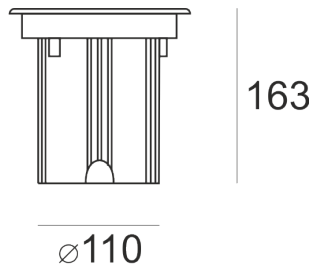

GROGO 40° WW SZARY

- IP: 67
- Color temperature: 2700-3500
- Luminous flux: 450 lm

Name	Code	Colour	Voltage supply	Luminaire wattage	Light source type	Luminous flux	
GROGO 40° WW SZARY		gray	230V	9W	LED	450 lm	3000K