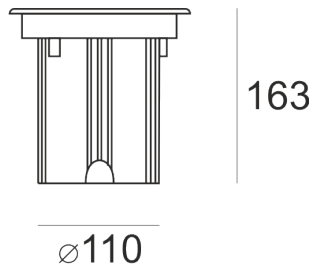

GROGO 60° NW SZARY

- IP: 67
- Color temperature: 3500-4000, Cool
- Luminous flux: 510 lm

| Name | Code | Colour | Voltage supply | Luminaire wattage | Light source type | Luminous flux | |
|--|------|--------|----------------|-------------------|-------------------|---------------|-------|
| GROGO_60° NW_SZARY | | gray | 230V | 9W | LED | 510 lm | 4000K |