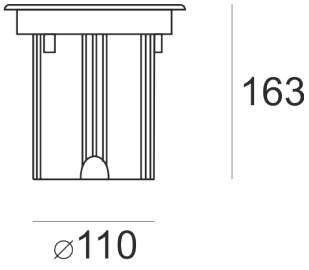

GROGO ASY WW SZARY

- IP: 67
- Color temperature: 2700-3500, 3500-4000, Cool
- Luminous flux: lm

Name	Code	Colour	Voltage supply	Luminaire wattage	Light source type	
GROGO ASY WW SZARY		gray	230V	9W	LED	3000K
GROGO ASY WW SZARY		gray	230V	9W	LED	4000K