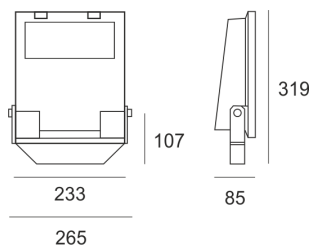

GUELL 1 A/W 26NW SZARY

- IP: 66
- Color temperature: 3500-4000, Cool
- Luminous flux: 2319 lm

Name	Code	Colour	Voltage supply	Luminaire wattage	Light source type	Luminous flux	
GUELL 1 A/W 26NW SZARY	6107894	gray	230V	26W	LED	2319 lm	4000K