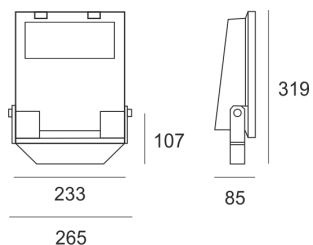

# GUELL 1 A/W 39NW SZARY

- IP: 66
- Color temperature: 3500-4000, Cool
- Luminous flux: 3522 lm

Name	Code	Colour	Voltage supply	Luminaire wattage	Light source type	Luminous flux	
<a href="#">GUELL 1 A/W 39NW SZARY</a>	6106994	gray	230V	39W	LED	3522 lm	4000K