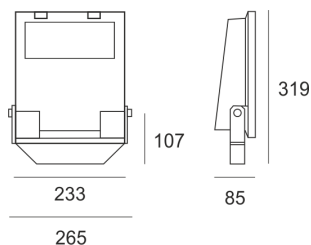

GUELL 1 A/W 39NW SZARY

- IP: 66
- Color temperature: 3500-4000, Cool
- Luminous flux: 3522 lm

Name	Code	Colour	Voltage supply	Luminaire wattage	Light source type	Luminous flux	
GUELL 1 A/W 39NW SZARY	6106994	gray	230V	39W	LED	3522 lm	4000K