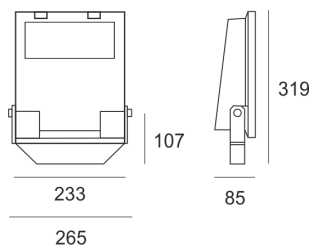

GUELL 1 A/W 39NW SZARY

- IP: 66
- Color temperature: 3500-4000, Cool
- Luminous flux: 3522 lm

Name	Code	Colour	Voltage supply	Luminaire wattage	Light source type	Luminous flux	
GUELL 1 A/W 39NW SZARY	6106994	gray	230V	39W	LED	3522 lm	4000K