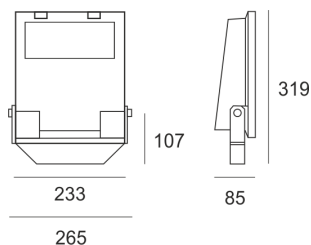

GUELL 1 A/W 57NW SZARY

- IP: 66
- Color temperature: 3500-4000, Cool
- Luminous flux: 4544 lm

Name	Code	Colour	Voltage supply	Luminaire wattage	Light source type	Luminous flux	
GUELL 1 A/W 57NW SZARY	6106694	gray	230V	58W	LED	4544 lm	4000K