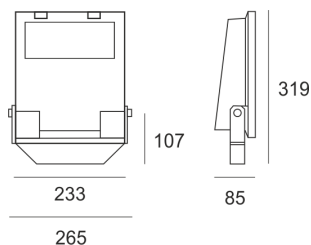

GUELL 1 A/W 76NW SZARY

- IP: 66
- Color temperature: 3500-4000, Cool
- Luminous flux: 5705 lm

Name	Code	Colour	Voltage supply	Luminaire wattage	Light source type	Luminous flux	
GUELL 1 A/W 76NW SZARY	6138894	gray	230V	76W	LED	5705 lm	4000K