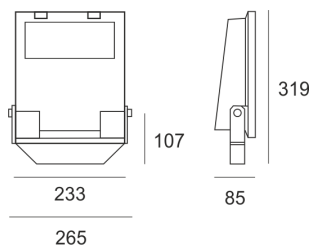

GUELL 1 S/W 26NW SZARY

- IP: 66
- Color temperature: 3500-4000, Cool
- Luminous flux: 2352 lm

Name	Code	Colour	Voltage supply	Luminaire wattage	Light source type	Luminous flux	
GUELL 1 S/W 26NW SZARY	6106094	gray	230V	26W	LED	2352 lm	4000K