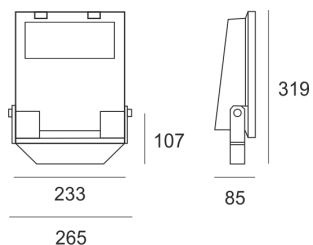

GUELL 1 S/W 39NW SZARY

- IP: 66
- Color temperature: 3500-4000, Cool
- Luminous flux: 3601 lm

Name	Code	Colour	Voltage supply	Luminaire wattage	Light source type	Luminous flux	
GUELL 1 S/W 39NW SZARY	6105794	gray	230V	39W	LED	3601 lm	4000K