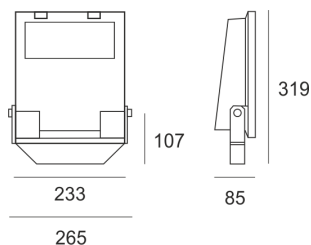

GUELL 1 S/W 39NW SZARY

- IP: 66
- Color temperature: 3500-4000, Cool
- Luminous flux: 3601 lm

Name	Code	Colour	Voltage supply	Luminaire wattage	Light source type	Luminous flux	
GUELL 1 S/W 39NW SZARY	6105794	gray	230V	39W	LED	3601 lm	4000K