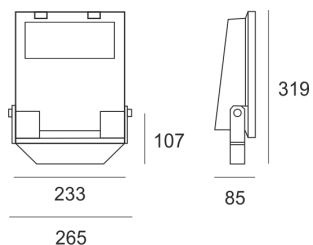

GUELL 1 S/W 57NW SZARY

- IP: 66
- Color temperature: 3500-4000, Cool
- Luminous flux: 4795 lm

Name	Code	Colour	Voltage supply	Luminaire wattage	Light source type	Luminous flux	
GUELL 1 S/W 57NW SZARY	6105494	gray	230V	58W	LED	4795 lm	4000K