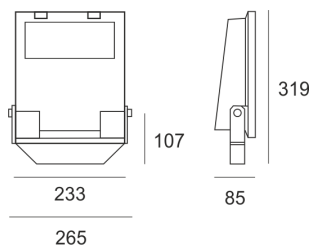

GUELL 1 S/W 57NW SZARY

- IP: 66
- Color temperature: 3500-4000, Cool
- Luminous flux: 4795 lm

Name	Code	Colour	Voltage supply	Luminaire wattage	Light source type	Luminous flux	
GUELL 1 S/W 57NW SZARY	6105494	gray	230V	58W	LED	4795 lm	4000K