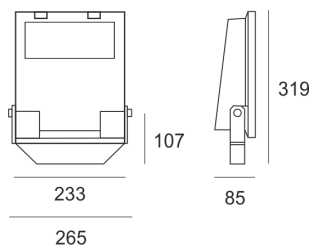

GUELL 1 S/W 76NW SZARY

- IP: 66
- Color temperature: 3500-4000, Cool
- Luminous flux: 5901 lm

Name	Code	Colour	Voltage supply	Luminaire wattage	Light source type	Luminous flux	
GUELL 1 S/W 76NW SZARY	6139194	gray	230V	76W	LED	5901 lm	4000K