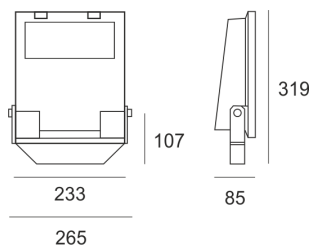

GUELL 1 S/W 76NW SZARY

- IP: 66
- Color temperature: 3500-4000, Cool
- Luminous flux: 5901 lm

Name	Code	Colour	Voltage supply	Luminaire wattage	Light source type	Luminous flux	
GUELL 1 S/W 76NW SZARY	6139194	gray	230V	76W	LED	5901 lm	4000K