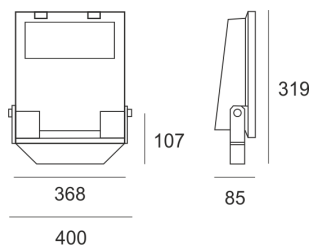

GUELL 2 A/W 114NW SZARY

- IP: 66
- Color temperature: 3500-4000, Cool
- Luminous flux: 8934 lm

Name	Code	Colour	Voltage supply	Luminaire wattage	Light source type	Luminous flux	
GUELL 2 A/W 114NW SZARY	6094494	gray	230V	114W	LED	8934 lm	4000K