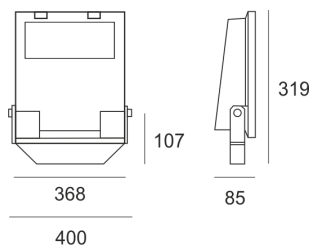

GUELL 2 A/W 114NW SZARY

- IP: 66
- Color temperature: 3500-4000, Cool
- Luminous flux: 8934 lm

Name	Code	Colour	Voltage supply	Luminaire wattage	Light source type	Luminous flux	
GUELL 2 A/W 114NW SZARY	6094494	gray	230V	114W	LED	8934 lm	4000K