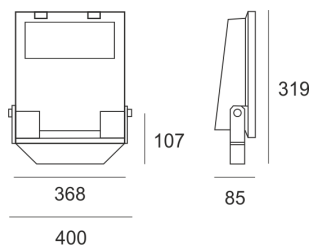

GUELL 2 S/W 114NW SZARY

- IP: 66
- Color temperature: 3500-4000, Cool
- Luminous flux: 9383 lm

Name	Code	Colour	Voltage supply	Luminaire wattage	Light source type	Luminous flux	
GUELL 2 S/W 114NW SZARY	6094094	gray	230V	114W	LED	9383 lm	4000K