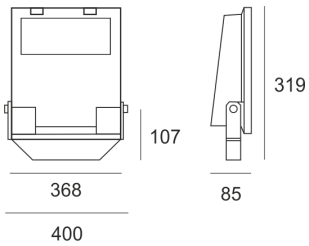

GUELL 2 S/W 78NW SZARY

- IP: 66
- Color temperature: 3500-4000, Cool
- Luminous flux: 7557 lm

Name	Code	Colour	Voltage supply	Luminaire wattage	Light source type	Luminous flux	
GUELL 2 S/W 78NW SZARY	6094294	gray	230V	78W	LED	7557 lm	4000K