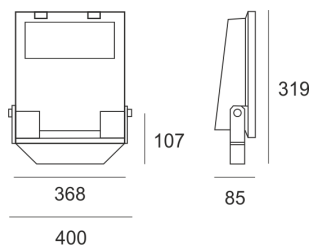

GUELL 2 S/W 78NW SZARY

- IP: 66
- Color temperature: 3500-4000, Cool
- Luminous flux: 7557 lm

Name	Code	Colour	Voltage supply	Luminaire wattage	Light source type	Luminous flux	
GUELL 2 S/W 78NW SZARY	6094294	gray	230V	78W	LED	7557 lm	4000K