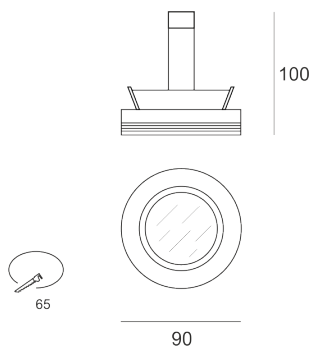

GYDRO AS

- IP: 54
- Color temperature:
- Luminous flux: lm

Name	Code	Colour	Voltage supply	Luminaire wattage	Light source type	Handle
GYDRO AS	1208115	AS	12V	max 50W	QR-CBC51	GU 5,3