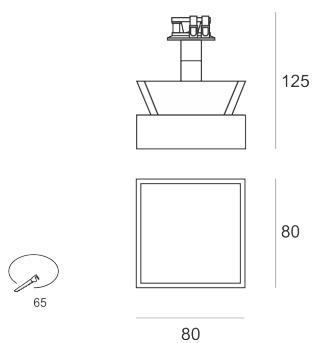

GYDRO K AS

- IP: 54
- Color temperature:
- Luminous flux: lm

Name	Code	Colour	Voltage supply	Luminaire wattage	Light source type	Handle
GYDRO K AS	1210115	AS	12V	max 50W	QR-CBC51	GU 5,3