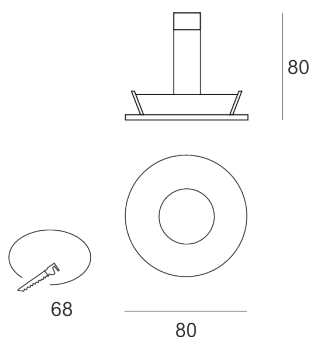

# GYDRO P AS

- IP: 54
- Color temperature:
- Luminous flux: lm

Name	Code	Colour	Voltage supply	Luminaire wattage	Light source type	Handle
<a href="#">GYDRO P AS</a>	1209115	AS	12V	max 50W	QR-CBC51	GU 5,3