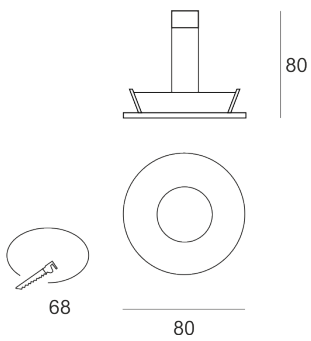

# GYDRO P AS

- IP: 54
- Color temperature:
- Luminous flux: lm

Name	Code	Colour	Voltage supply	Luminaire wattage	Light source type	Handle
<a href="#">GYDRO P AS</a>	1209115	AS	12V	max 50W	QR-CBC51	GU 5,3