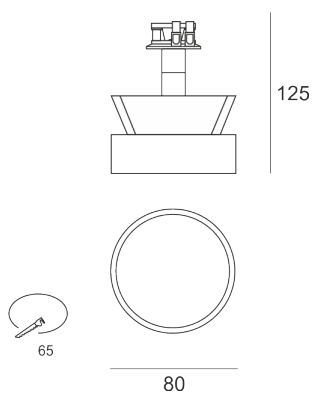

GYDRO R AS

- IP: 54
- Color temperature:
- Luminous flux: lm

Name	Code	Colour	Voltage supply	Luminaire wattage	Light source type	Handle
GYDRO R AS	1211115	AS	12V	max 50W	QR-CBC51	GU 5,3