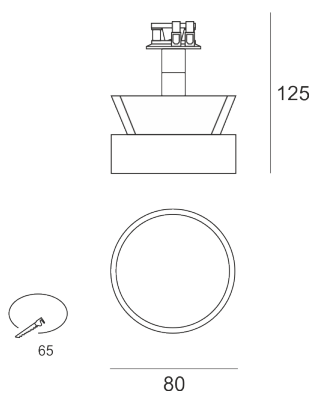

GYDRO R AS

- IP: 54
- Color temperature:
- Luminous flux: lm

Name	Code	Colour	Voltage supply	Luminaire wattage	Light source type	Handle
GYDRO R AS	1211115	AS	12V	max 50W	QR-CBC51	GU 5,3