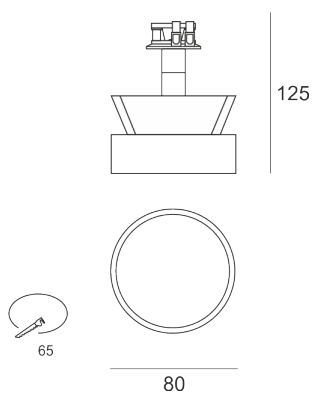

# GYDRO R AS

- IP: 54
- Color temperature:
- Luminous flux: lm

Name	Code	Colour	Voltage supply	Luminaire wattage	Light source type	Handle
GYDRO R AS	1211115	AS	12V	max 50W	QR-CBC51	GU 5,3