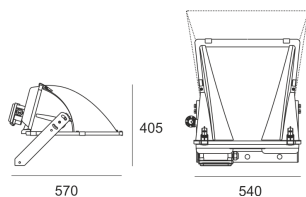

# HORO 1000/INT ALU

- IP: 65
- Color temperature:
- Luminous flux: lm

Name	Code	Colour	Voltage supply	Luminaire wattage	Light source type	Handle
<a href="#">HORO_1000/INT_ALU</a>	4022394	aluminum	230V	1000W	HIT-DE	K12s-36
<a href="#">HORO_1000/INT_ALU</a>	4022494	aluminum	230V	1000W	HIT-DE	X528
<a href="#">HORO_1000/INT_ALU</a>	4022594	aluminum	230V	1000W	HIT-DE	Double Ended