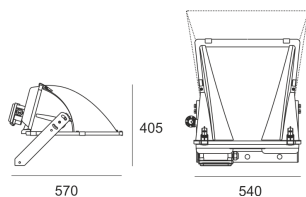

# HORO 1000/M ALU

- IP: 65
- Color temperature:
- Luminous flux: lm

Name	Code	Colour	Voltage supply	Luminaire wattage	Light source type	Handle
<a href="#">HORO_1000/M_ALU</a>	4022694	aluminum	230V	1000W	HIT-DE	K12s-36
<a href="#">HORO_1000/M_ALU</a>	4022794	aluminum	230V	1000W	HIT-DE	X528
<a href="#">HORO_1000/M_ALU</a>	4022894	aluminum	230V	1000W	HIT-DE	Double Ended