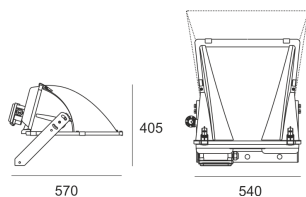

HORO 1000/M ALU

- IP: 65
- Color temperature:
- Luminous flux: lm

Name	Code	Colour	Voltage supply	Luminaire wattage	Light source type	Handle
HORO_1000/M_ALU	4022694	aluminum	230V	1000W	HIT-DE	K12s-36
HORO_1000/M_ALU	4022794	aluminum	230V	1000W	HIT-DE	X528
HORO_1000/M_ALU	4022894	aluminum	230V	1000W	HIT-DE	Double Ended