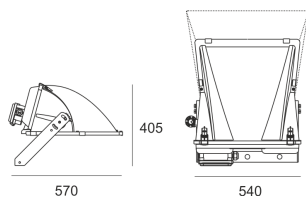

HORO 2000/INT ALU

- IP: 65
- Color temperature:
- Luminous flux: lm

Name	Code	Colour	Voltage supply	Luminaire wattage	Light source type	Handle
HORO 2000/INT ALU	4021594	aluminum	400V	2000W	HIT-DE	K12s-36
HORO 2000/INT ALU	4021694	aluminum	400V	2000W	HIT-DE	K12s-36
HORO 2000/INT ALU	4021794	aluminum	400V	2000W	HIT-DE	X528
HORO 2000/INT ALU	4021894	aluminum	400V	2000W	HIT-DE	Double Ended