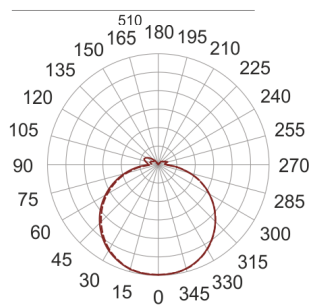

INFINITY 11 D BIAŁY

— C0-C180 - - - - C90-C270

- IP: 20
- Color temperature: 2700-3500
- Luminous flux: 1620 lm

Name	Code	Colour	Voltage supply	Luminaire wattage	Light source type	Luminous flux	
INFINITY 11 D BIAŁY	INFIT 11D	white	230V	13,8W	LED	1620 lm	3000K