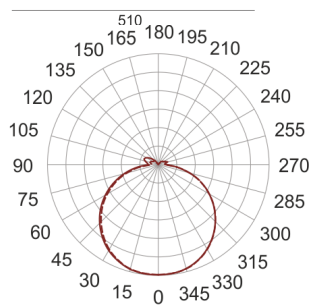

# INFINITY 11 D BIAŁY

— C0-C180      - - - - C90-C270

- IP: 20
- Color temperature: 2700-3500
- Luminous flux: 1620 lm

Name	Code	Colour	Voltage supply	Luminaire wattage	Light source type	Luminous flux	
<a href="#">INFINITY 11 D BIAŁY</a>	INFIT 11D	white	230V	13,8W	LED	1620 lm	3000K