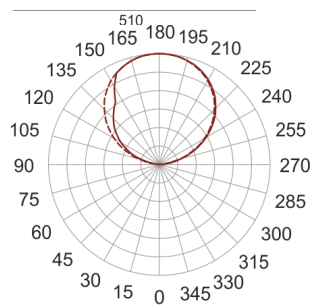

# INFINITY 11 ID BIAŁY

— C0-C180      ..... C90-C270

- IP: 20
- Color temperature: 2700-3500
- Luminous flux: 2080 lm

Name	Code	Colour	Voltage supply	Luminaire wattage	Light source type	Luminous flux	
<a href="#">INFINITY 11 ID-BIAŁY</a>	INFIT 11ID	white	230V	13,8W	LED	2080 lm	3000K