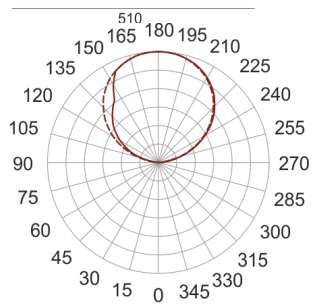

INFINITY 11 ID BIAŁY

— C0-C180 ····· C90-C270

- IP: 20
- Color temperature: 2700-3500
- Luminous flux: 2080 lm

Name	Code	Colour	Voltage supply	Luminaire wattage	Light source type	Luminous flux	
INFINITY 11 ID-BIAŁY	INFIT 11ID	white	230V	13,8W	LED	2080 lm	3000K