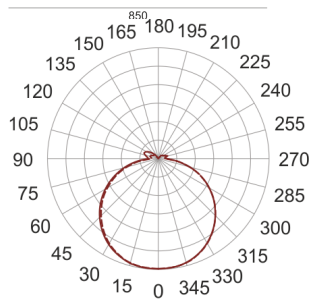

# INFINITY 12 D BIAŁY

— C0-C180    ..... C90-C270

- IP: 20

- Color temperature: 2700-3500
- Luminous flux: 1620 lm

Name	Code	Colour	Voltage supply	Luminaire wattage	Light source type	Luminous flux	
<a href="#">INFINITY 12 D BIAŁY</a>	INFIT 12D	white	230V	13,8W	LED	1620 lm	3000K