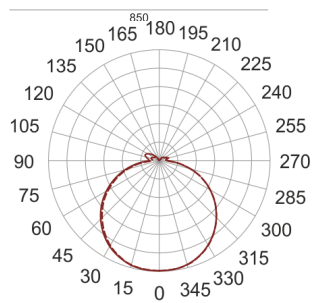

INFINITY 12 D BIAŁY

— C0-C180 C90-C270

- IP: 20

- Color temperature: 2700-3500
- Luminous flux: 1620 lm

Name	Code	Colour	Voltage supply	Luminaire wattage	Light source type	Luminous flux	
INFINITY 12 D BIAŁY	INFIT 12D	white	230V	13,8W	LED	1620 lm	3000K