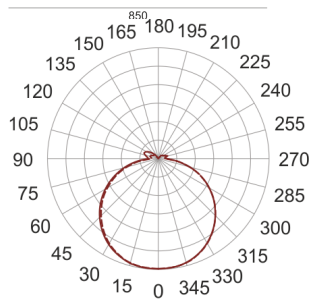

# INFINITY 12 D BIAŁY

- IP: 20

- Color temperature: 2700-3500
- Luminous flux: 1620 lm

Name	Code	Colour	Voltage supply	Luminaire wattage	Light source type	Luminous flux	
<a href="#">INFINITY 12 D BIAŁY</a>	INFIT 12D	white	230V	13,8W	LED	1620 lm	3000K