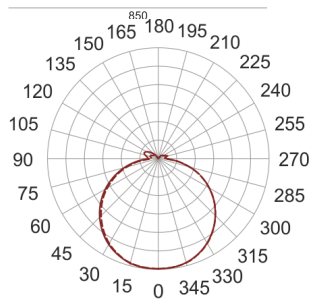

INFINITY 12 D BIAŁY

— C0-C180 C90-C270

- IP: 20

- Color temperature: 2700-3500
- Luminous flux: 1620 lm

Name	Code	Colour	Voltage supply	Luminaire wattage	Light source type	Luminous flux	
INFINITY 12 D BIAŁY	INFIT 12D	white	230V	13,8W	LED	1620 lm	3000K